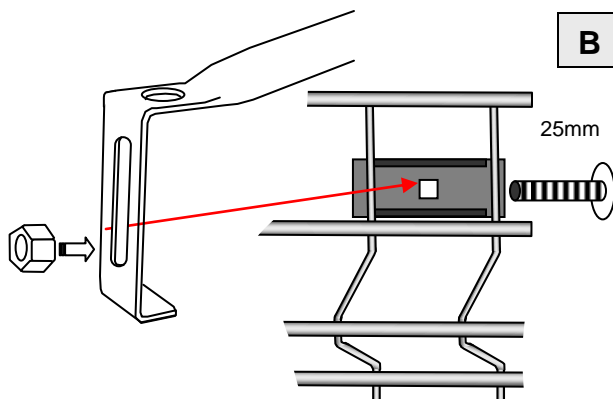

V-Squared™ Kennel  
 Roof truss kit instructions  
 6' x 12' universal  
 2.83m x 5.67m  
 Part Number 10222

- Included:  
 3 roof trusses  
 2 ridge line braces  
 2 end clamps with 30mm bolts & nuts  
 1 center clamp with 30mm bolts & nuts  
 6 wire clamp brackets with 25mm bolts & nuts (not all may be needed).

Adapts for use with 141" side panel kennels or for a kennel using two 72" panels to form the sides.

If using 141" long side panels, mount the end trusses to the vertical bolt (A) and mount the center truss to the center of the side panels as shown in (B)

If you are using 2 - 72" long panels to form the sides mount the end trusses to the horizontal bolt (C) and mount the center truss to the forward side panel on one side and the rearward side panel on the other centering the truss in the middle (D).

Install the straight ridge line braces using the clamps provided. Adjust the distance between the trusses so they are vertical by moving the brace in or out of the clamps before tightening the bolts. Use care that the straight brace is inserted at least past the round hole.