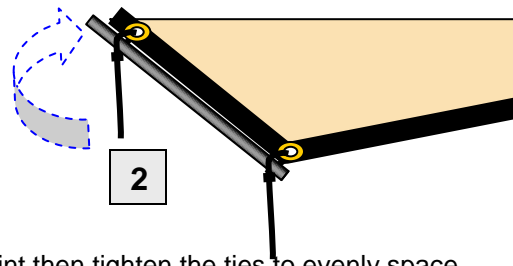

Adapts for use with 141" side panel kennels or for a kennel using two 72" panels to form the sides.

If using 141" long side panels, mount the end trusses to the vertical bolt (A) and mount the center truss to the center of the side panels as shown in (B)

Install the straight ridge line braces using the clamps provided. Adjust the distance between the trusses so they are vertical by moving the brace in or out of the clamps before tightening the bolts. Use care that the straight brace is inserted at least past the round hole.

# 1 EA -PN 45000

Vinyl roof tarp with ties.

141" x 76.5"

3.581m x 1.943m

(truss kit sold separately – instructions included)

1

2

Fasten the vinyl roof tarp loosely at each point then tighten the ties to evenly space the tarp on the roof truss assembly. Cut off the excess tie material for a clean look.

Use **CARE** not to leave a sharp pointed end on the tie when cutting.

**Caution:** Kennels with roofs or tarps installed should be anchored to prevent them from being overturned in high winds. The roof is not designed for heavy snow loads.