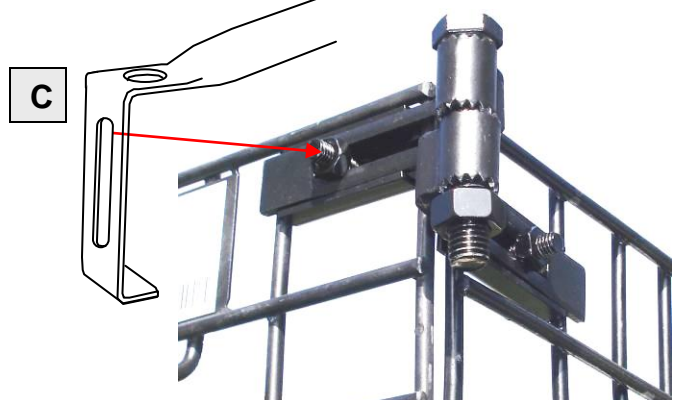

V-Squared™ Kennel  
 Roof truss kit instructions  
 6' x 12' universal  
 2.83m x 5.67m  
 Part Number 10222

- Included:  
 3 roof trusses  
 2 ridge line braces  
 2 end clamps with 30mm bolts & nuts  
 1 center clamp with 30mm bolts & nuts  
 6 wire clamp brackets with 25mm bolts & nuts (not all may be needed).

Adapts for use with 141" side panel kennels or for a kennel using two 72" panels to form the sides.

If using 141" long side panels, mount the end trusses to the vertical bolt (A) and mount the center truss to the center of the side panels as shown in (B)

If you are using 2 - 72" long panels to form the sides mount the end trusses to the horizontal bolt (C) and mount the center truss to the forward side panel on one side and the rearward side panel on the other centering the truss in the middle (D).

Install the straight ridge line braces using the clamps provided. Adjust the distance between the trusses so they are vertical by moving the brace in or out of the clamps before tightening the bolts. Use care that the straight brace is inserted at least past the round hole.