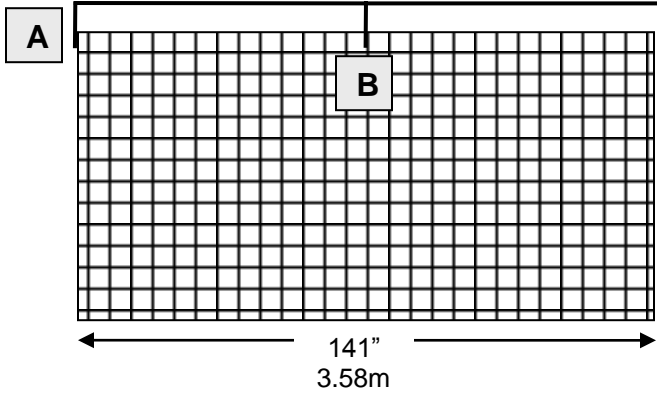

V-Squared™ Kennel  
 Roof truss kit instructions  
 6' x 12' universal  
 2.83m x 5.67m  
 Part Number 10222

- Included:  
 3 roof trusses  
 2 ridge line braces  
 2 end clamps with 30mm bolts & nuts  
 1 center clamp with 30mm bolts & nuts  
 6 wire clamp brackets with 25mm bolts & nuts (not all may be needed).

Adapts for use with 141" side panel kennels or for a kennel using two 72" panels to form the sides.

If using 141" long side panels, mount the end trusses to the vertical bolt (A) and mount the center truss to the center of the side panels as shown in (B)

If you are using 2 - 72" long panels to form the sides mount the end trusses to the horizontal bolt (C) and mount the center truss to the forward side panel on one side and the rearward side panel on the other centering the truss in the middle (D).