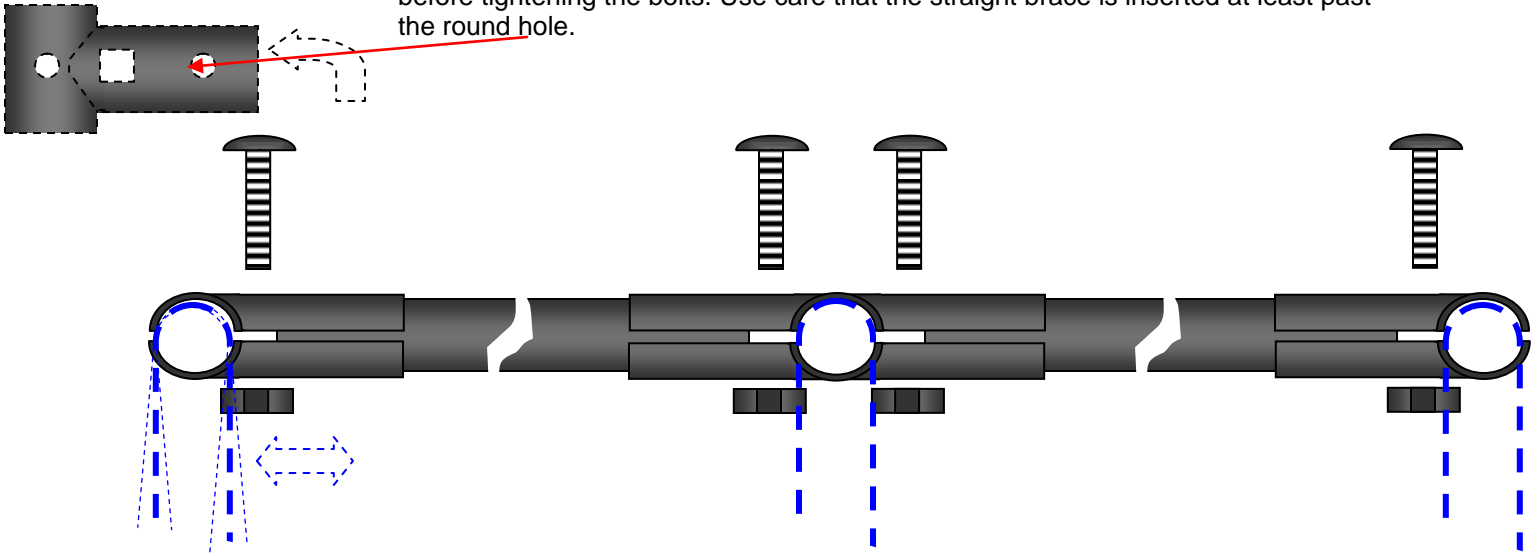

V-Squared™ Kennel  
 Roof truss kit instructions  
 6' x 12' universal  
 2.83m x 5.67m  
 Part Number 10222

- Included:  
 3 roof trusses  
 2 ridge line braces  
 2 end clamps with 30mm bolts & nuts  
 1 center clamp with 30mm bolts & nuts  
 6 wire clamp brackets with 25mm bolts & nuts (not all may be needed).

Adapts for use with 141" side panel kennels or for a kennel using two 72" panels to form the sides.

If using 141" long side panels, mount the end trusses to the vertical bolt (A) and mount the center truss to the center of the side panels as shown in (B)

If you are using 2 - 72" long panels to form the sides mount the end trusses to the horizontal bolt (C) and mount the center truss to the forward side panel on one side and the rearward side panel on the other centering the truss in the middle (D).

Install the straight ridge line braces using the clamps provided. Adjust the distance between the trusses so they are vertical by moving the brace in or out of the clamps before tightening the bolts. Use care that the straight brace is inserted at least past the round hole.