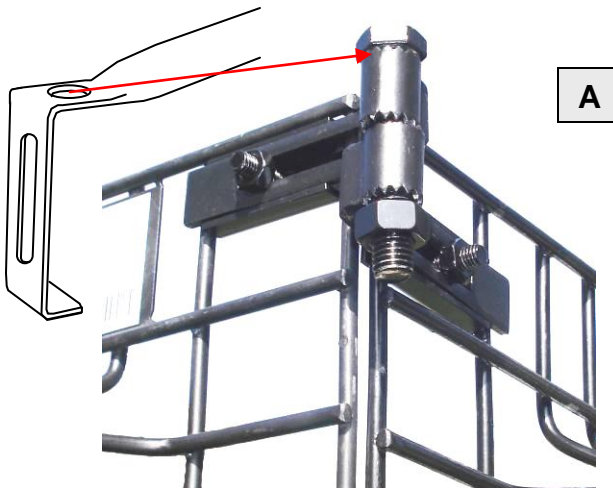

V-Squared™ Kennel  
 Roof truss kit instructions  
 6' x 12' universal  
 2.83m x 5.67m  
 Part Number 10222

- Included:  
 3 roof trusses  
 2 ridge line braces  
 2 end clamps with 30mm bolts & nuts  
 1 center clamp with 30mm bolts & nuts  
 6 wire clamp brackets with 25mm bolts & nuts (not all may be needed).

Adapts for use with 141" side panel kennels or for a kennel using two 72" panels to form the sides.

If using 141" long side panels, mount the end trusses to the vertical bolt (A) and mount the center truss to the center of the side panels as shown in (B)

If you are using 2 - 72" long panels to form the sides mount the end trusses to the horizontal bolt (C) and mount the center truss to the forward side panel on one side and the rearward side panel on the other centering the truss in the middle (D).

Install the straight ridge line braces using the clamps provided. Adjust the distance between the trusses so they are vertical by moving the brace in or out of the clamps before tightening the bolts. Use care that the straight brace is inserted at least past the round hole.