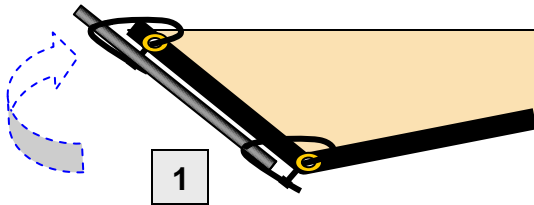

Adapts for use with 141" side panel kennels or for a kennel using two 72" panels to form the sides.

If using 141" long side panels, mount the end trusses to the vertical bolt (A) and mount the center truss to the center of the side panels as shown in (B)

If you are using 2 - 72" long panels to form the sides mount the end trusses to the horizontal bolt (C) and mount the center truss to the forward side panel on one side and the rearward side panel on the other centering the truss in the middle (D).

Install the straight ridge line braces using the clamps provided. Adjust the distance between the trusses so they are vertical by moving the brace in or out of the clamps before tightening the bolts. Use care that the straight brace is inserted at least past the round hole.

# 1 EA -PN 45000

Vinyl roof tarp with ties.

141" x 76.5"

3.581m x 1.943m

(truss kit sold separately – instructions included)

1

2

Fasten the vinyl roof tarp loosely at each point then tighten the ties to evenly space the tarp on the roof truss assembly. Cut off the excess tie material for a clean look.