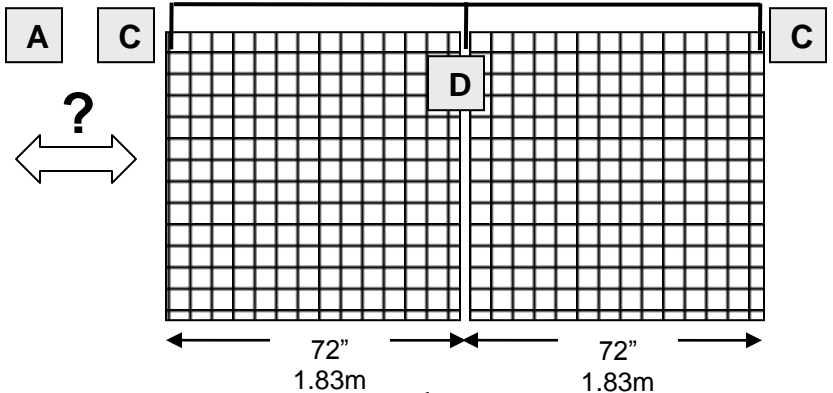

V-Squared™ Kennel  
 Roof truss kit instructions  
 6' x 12' universal  
 2.83m x 5.67m  
 Part Number 10222

- Included:  
 3 roof trusses  
 2 ridge line braces  
 2 end clamps with 30mm bolts & nuts  
 1 center clamp with 30mm bolts & nuts  
 6 wire clamp brackets with 25mm bolts & nuts (not all may be needed).

Adapts for use with 141" side panel kennels or for a kennel using two 72" panels to form the sides.

If using 141" long side panels, mount the end trusses to the vertical bolt (A) and mount the center truss to the center of the side panels as shown in (B)

If you are using 2 - 72" long panels to form the sides mount the end trusses to the horizontal bolt (C) and mount the center truss to the forward side panel on one side and the rearward side panel on the other centering the truss in the middle (D).

Install the straight ridge line braces using the clamps provided. Adjust the distance between the trusses so they are vertical by moving the brace in or out of the clamps before tightening the bolts. Use care that the straight brace is inserted at least past the round hole.