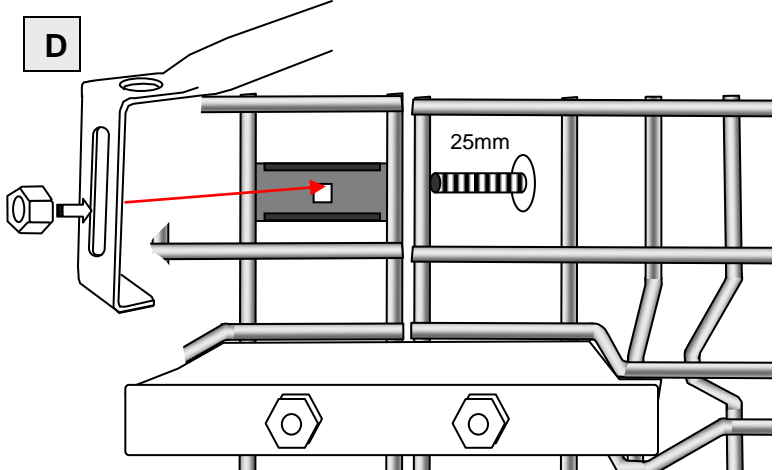

V-Squared™ Kennel  
 Roof truss kit instructions  
 6' x 12' universal  
 2.83m x 5.67m  
 Part Number 10222

- Included:  
 3 roof trusses  
 2 ridge line braces  
 2 end clamps with 30mm bolts & nuts  
 1 center clamp with 30mm bolts & nuts  
 6 wire clamp brackets with 25mm bolts & nuts (not all may be needed).

Adapts for use with 141" side panel kennels or for a kennel using two 72" panels to form the sides.

If using 141" long side panels, mount the end trusses to the vertical bolt (A) and mount the center truss to the center of the side panels as shown in (B)

If you are using 2 - 72" long panels to form the sides mount the end trusses to the horizontal bolt (C) and mount the center truss to the forward side panel on one side and the rearward side panel on the other centering the truss in the middle (D).

Install the straight ridge line braces using the clamps provided. Adjust the distance between the trusses so they are vertical by moving the brace in or out of the clamps before tightening the bolts. Use care that the straight brace is inserted at least past the round hole.